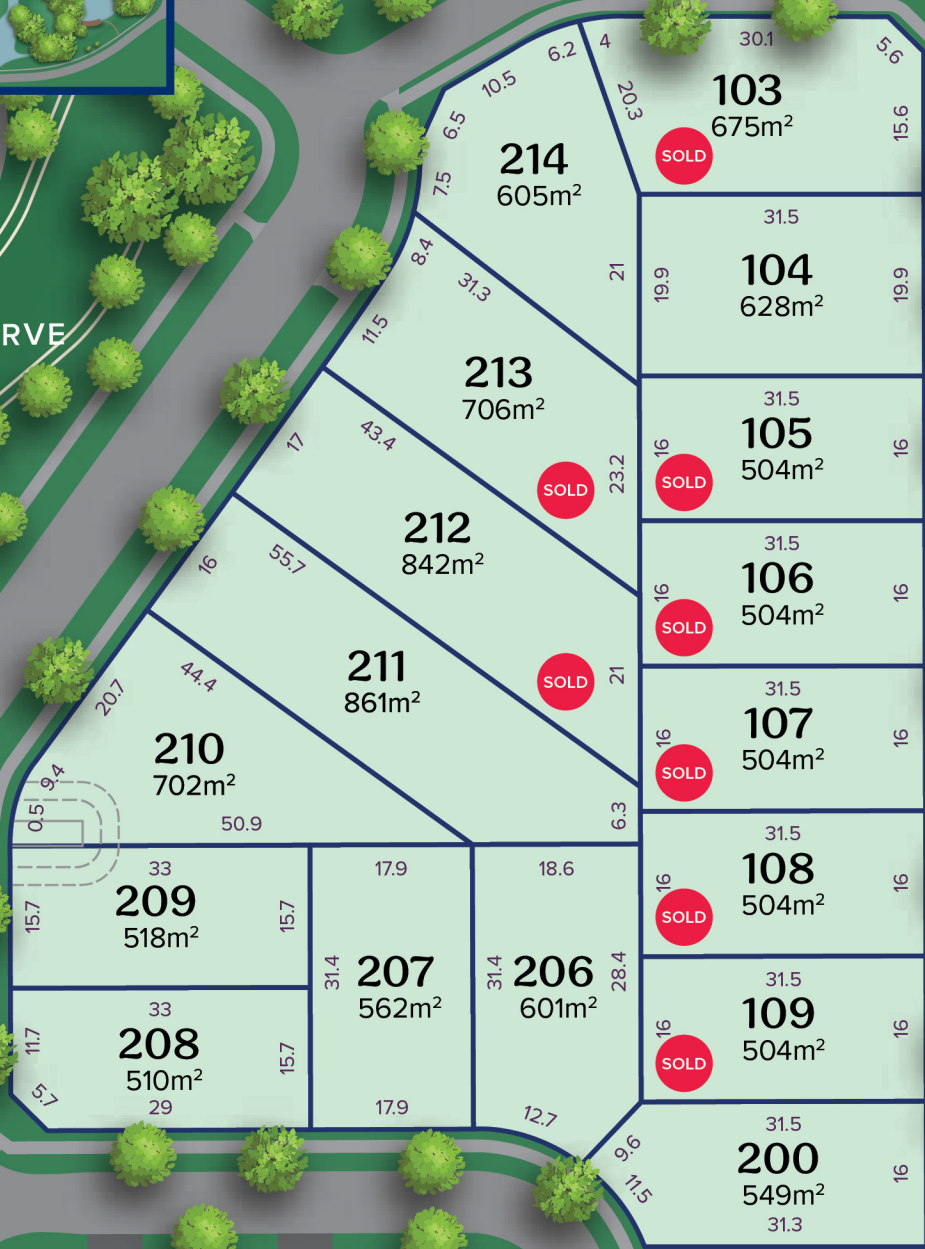

Paths

Landscape Screen

Acoustic Screen

Substation

Future Release

RESERVE

HITCHCOCKS LANE

BERRY LANE